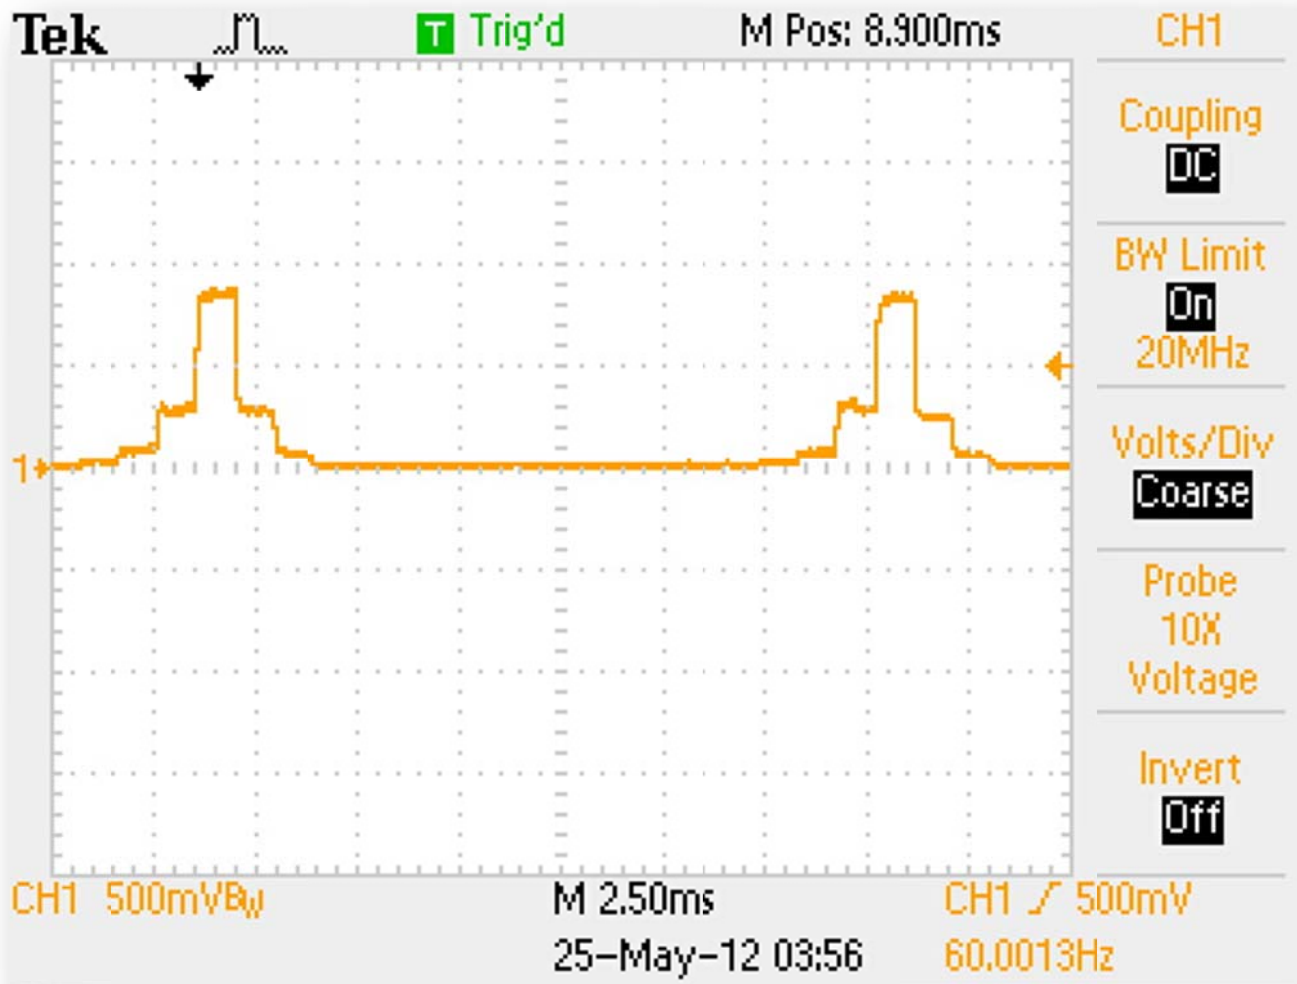

VIEWPixx /3D

Pixel response time information

120Hz alternating black/white without scanning backlight

Rise time: 5ms

Fall time: 1.25ms

VIEWPixx /3D

Pixel response time information

120Hz alternating black/white with scanning backlight

Rise time: 1ms

Fall time: 1ms

VIEWPixx /3D

Pixel response time information

120Hz constant white with scanning backlight

Rise time: 1ms

Fall time: 1ms