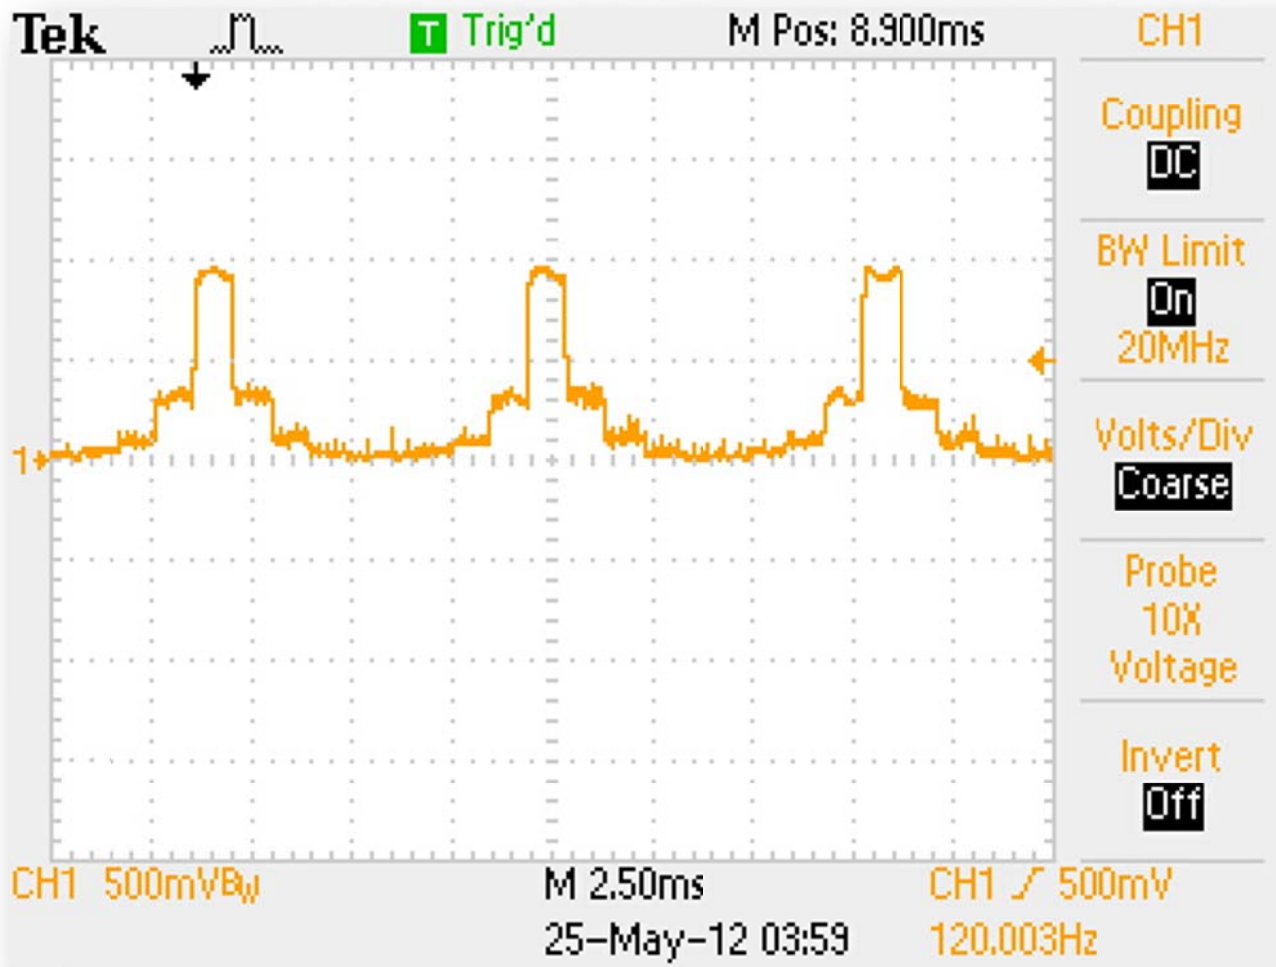

VIEWPixx /3D

Pixel response time information

120Hz alternating black/white without scanning backlight

Rise time: 5ms

Fall time: 1.25ms

VIEWPixx /3D

Pixel response time information

120Hz alternating black/white with scanning backlight

Rise time: 1ms

Fall time: 1ms

VIEWPixx /3D

Pixel response time information

120Hz constant white with scanning backlight

Rise time: 1ms

Fall time: 1ms