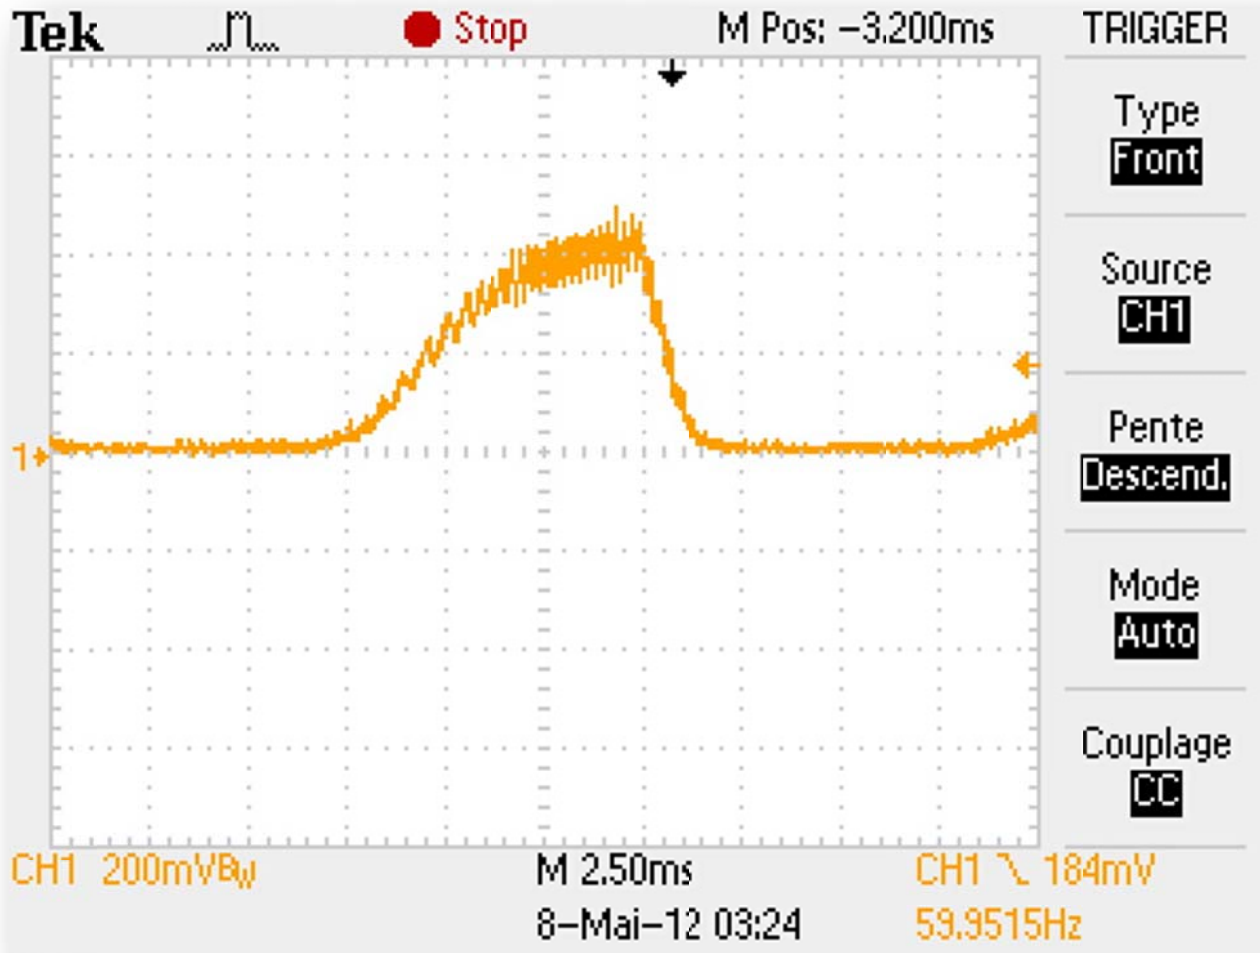

VIEWPixx /3D

Pixel response time information

120Hz alternating black/white without scanning backlight

Rise time: 5ms

Fall time: 1.25ms

VIEWPixx /3D

Pixel response time information

120Hz alternating black/white with scanning backlight

Rise time: 1ms

Fall time: 1ms

VIEWPixx /3D

Pixel response time information

120Hz constant white with scanning backlight

Rise time: 1ms

Fall time: 1ms